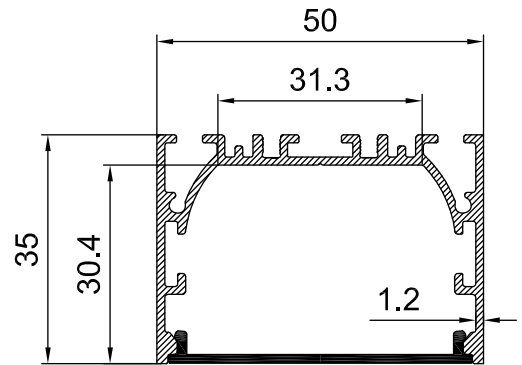

Color 

Unit: mm

## Features:

1. Model: HL-A014
2. Material: AL6063+PC
3. Surface: Anodized/Painting
4. Lighting source width: 32mm
5. Length: 4m/max
6. Installation: For offices, conference rooms, supermarkets, home lighting, etc.