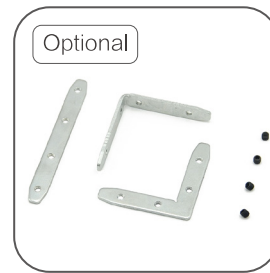

## Features:

1. Model: HL-A014
2. Material: AL6063+PC
3. Surface: Anodized/Painting
4. Lighting source width: 32mm
5. Length: 4m/max
6. Installation: For offices, conference rooms, supermarkets, home lighting, etc.

## Accessory:

End cap

Suspended Rope

Connector

Mounting Clip